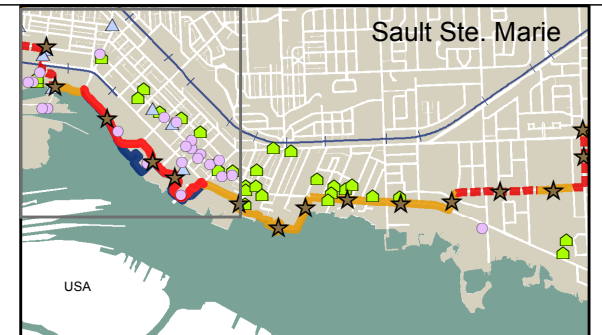

# Heritage Sites & Points of Interest

## Carmen's Way & Downtown Waterfront

- Building Property
- Monument
- Commemorative Plaque
- Railway

### Hub Trail

- Pedestrian Route
- Cycling Route (Signed)
- On Road Cycling/Sidewalk Route
- Multi-Use Path
- Shared Shoulder Route
- Distance Marker