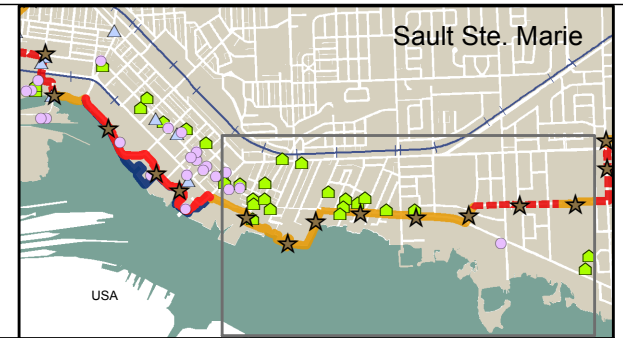

Heritage Sites & Points of Interest

East Neighbourhood

- Building Property
- Monument
- Commemorative Plaque
- Railway

Hub Trail

- Pedestrian Route
- Cycling Route (Signed)
- On Road Cycling/Sidewalk Route
- Multi-Use Path
- Shared Shoulder Route
- Distance Marker

Building Properties	
L - AA	See Heritage Properties Booklet
CC	911 Wellington St. East (Residence)
DD	Bishophurst
EE	1035 Queen St. East (Residence)
FF	1164 Queen St. East (Residence)
Commemorative Plaques	
15 & 16	See Heritage Properties Booklet
27	Original SSM Town Hall
28	Friendship Games