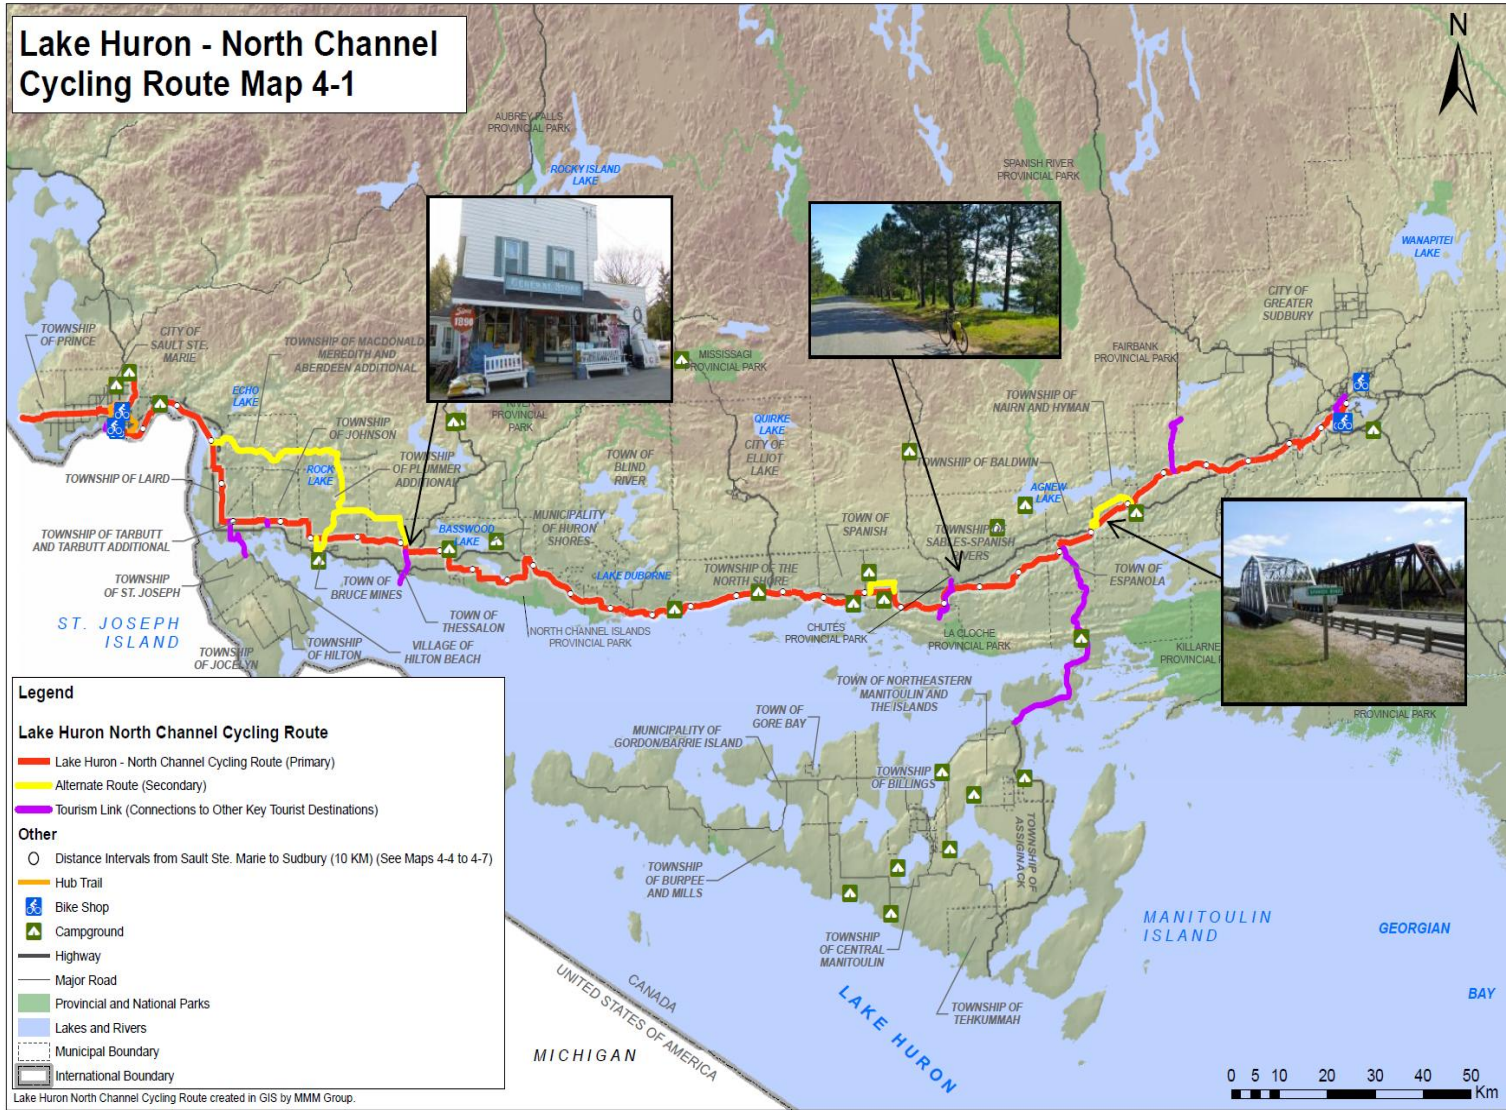

Lake Huron - North Channel Cycling Route Map 4-1

Legend

Lake Huron North Channel Cycling Route

- Lake Huron - North Channel Cycling Route (Primary)
- Alternate Route (Secondary)
- Tourism Link (Connections to Other Key Tourist Destinations)

Other

- Distance Intervals from Sault Ste. Marie to Sudbury (10 KM) (See Maps 4-4 to 4-7)
- Hub Trail
- Bike Shop
- Campground
- Highway
- Major Road
- Provincial and National Parks
- Lakes and Rivers
- Municipal Boundary
- International Boundary