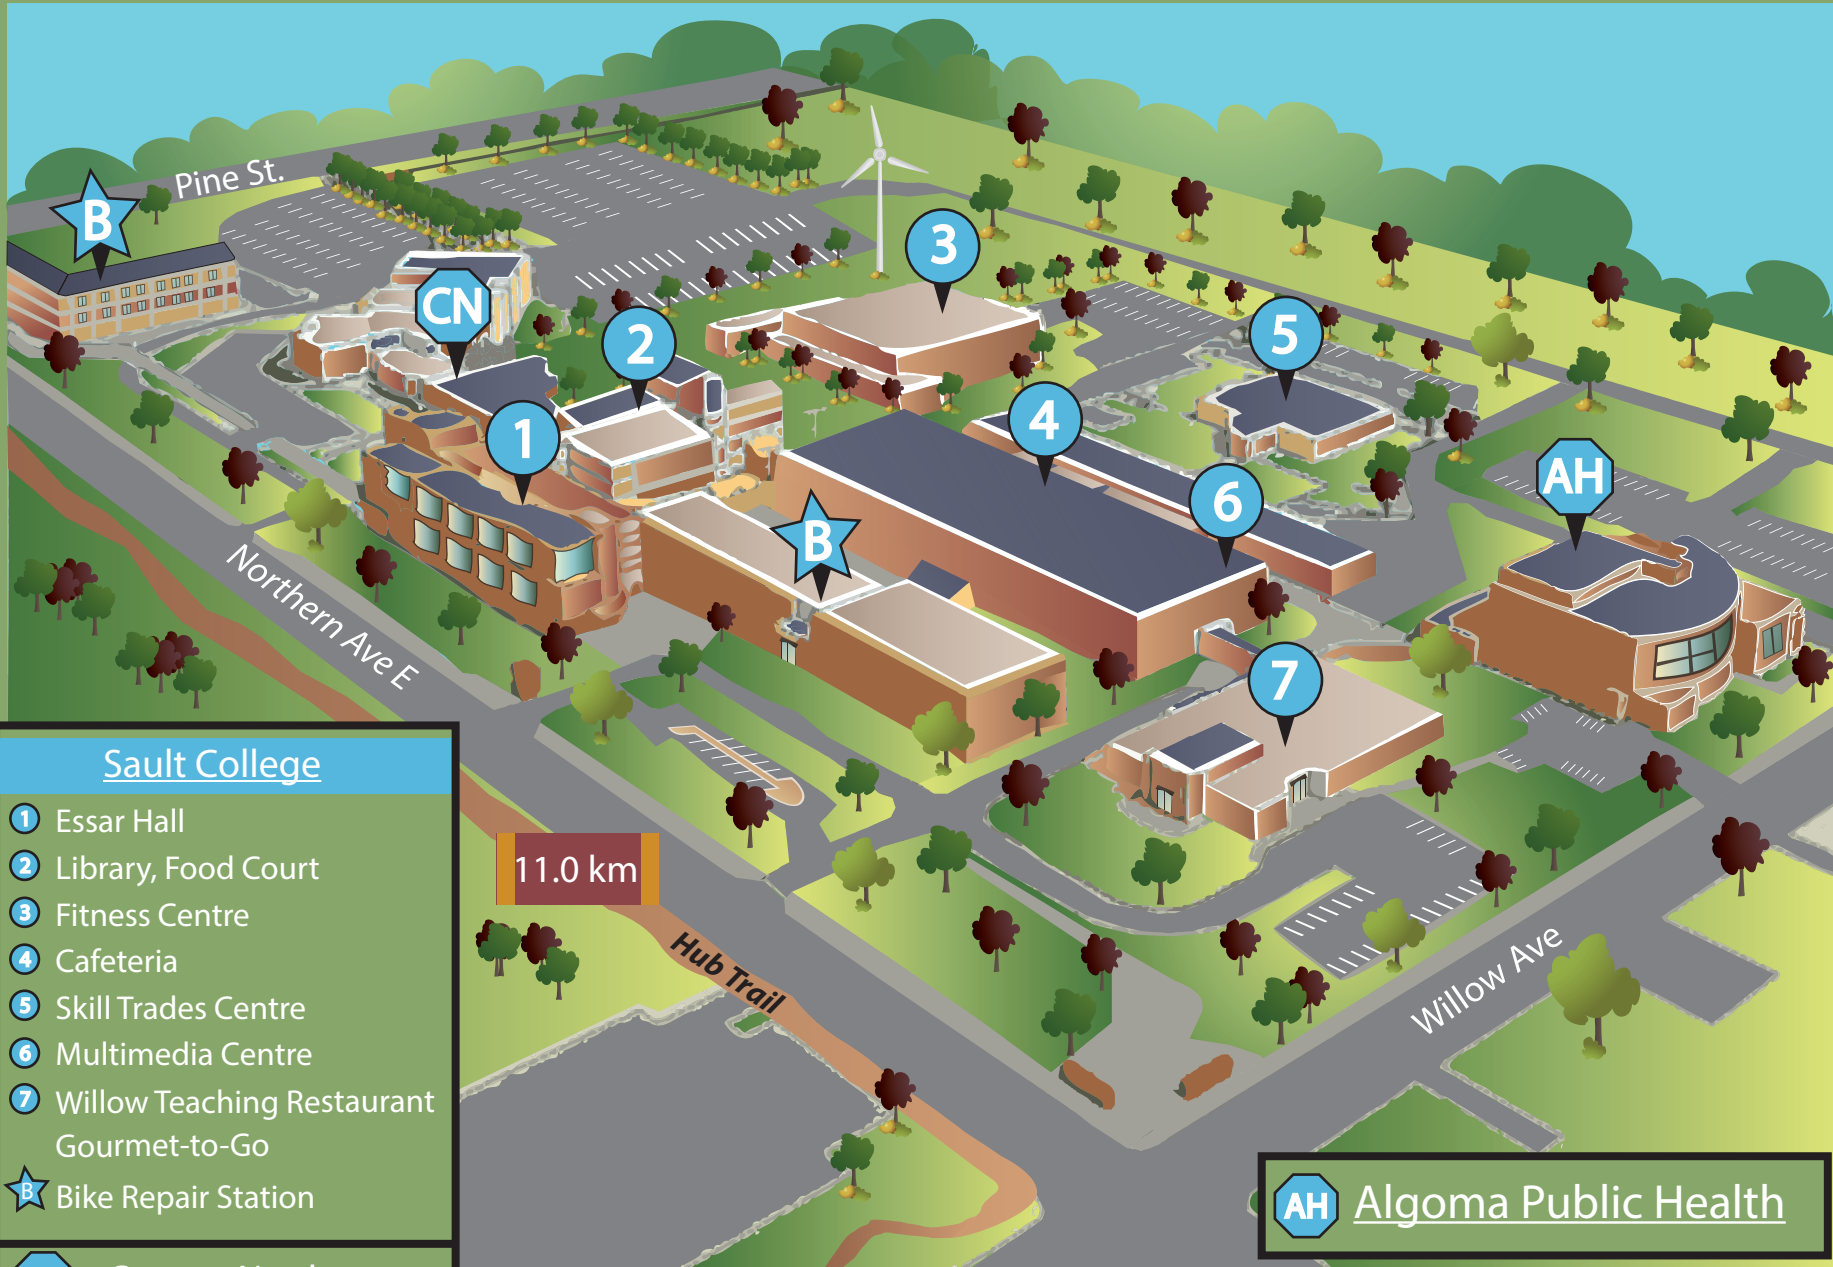

# Sault College Campus Map

**Sault College**

- 1 Essar Hall
- 2 Library, Food Court
- 3 Fitness Centre
- 4 Cafeteria
- 5 Skill Trades Centre
- 6 Multimedia Centre
- 7 Willow Teaching Restaurant  
Gourmet-to-Go
- Bike Repair Station
- Contact North

**Algoma Public Health**